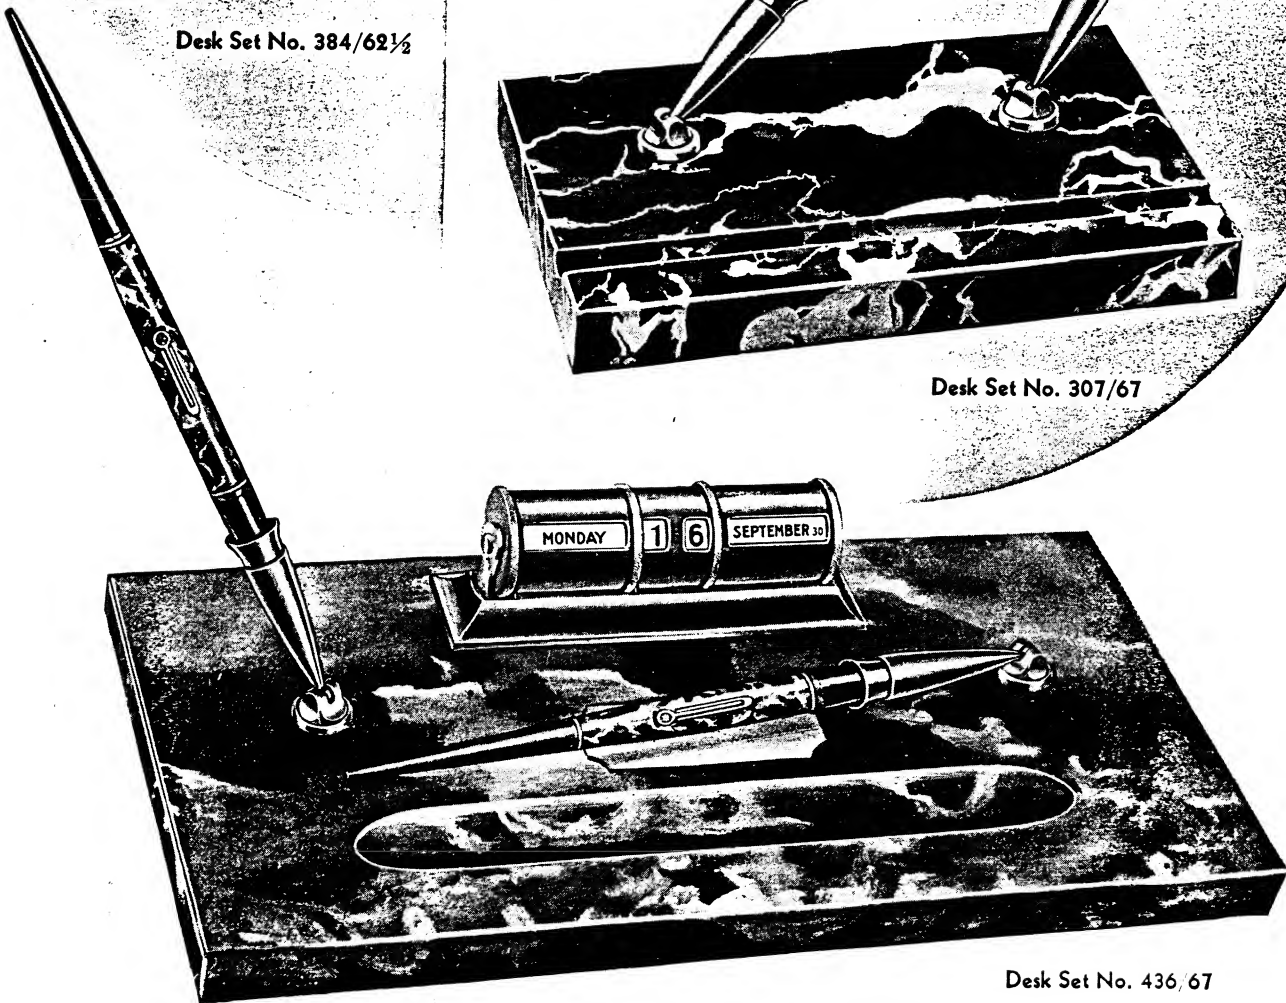

Desk Set No. 436/67